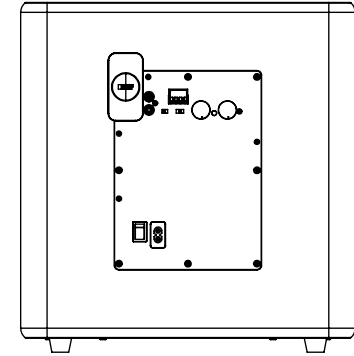

FRONT

SIDE

BACK

BOTTOM

Kube 10b + KW1

UNIT: MM [INCH]