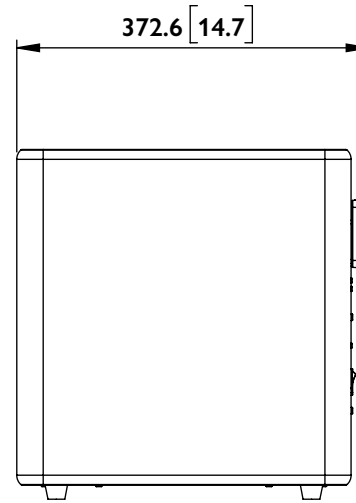

FRONT

SIDE

BACK

BOTTOM

Kube 10b + KW1

UNIT: MM [INCH]