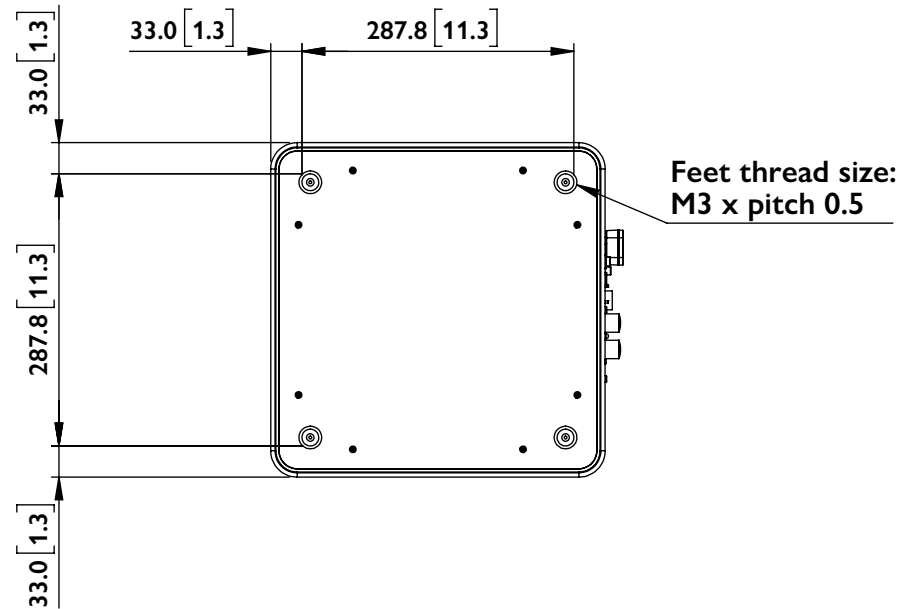

FRONT

SIDE

BACK

BOTTOM

Kube 10b + KW1

UNIT: MM [INCH]