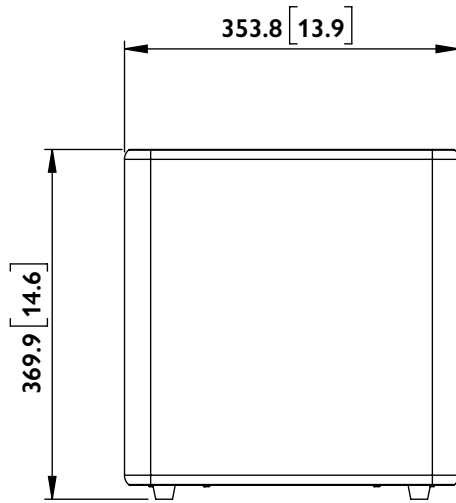

FRONT

SIDE

BACK

BOTTOM

Kube 10b + KW1

UNIT: MM [INCH]