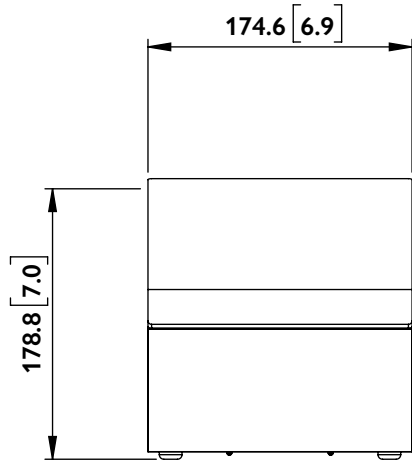

FRONT

SIDE

BACK

BOTTOM

Q SERIES  
Q50a

UNIT: MM [INCH]

FRONT

SIDE

BACK

BOTTOM

Q SERIES  
Q50a

UNIT: MM [INCH]