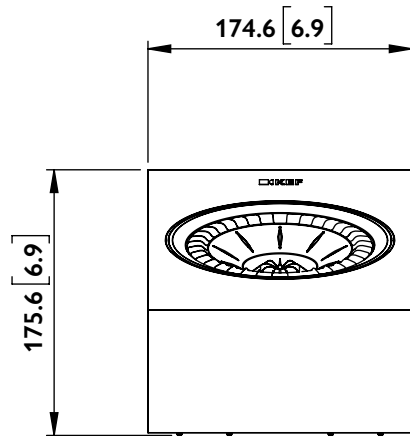

FRONT

SIDE

BACK

BOTTOM

Q SERIES  
Q50a

UNIT: MM [INCH]

FRONT

SIDE

BACK

BOTTOM

Q SERIES  
Q50a

UNIT: MM [INCH]