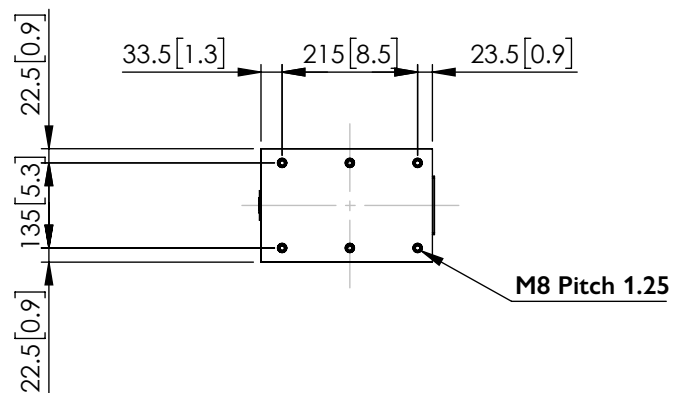

FRONT

SIDE

BACK

BOTTOM

Q SERIES
Q550

UNIT: MM [INCH]

FRONT

SIDE

BACK

BOTTOM

Q SERIES
Q550

UNIT: MM [INCH]