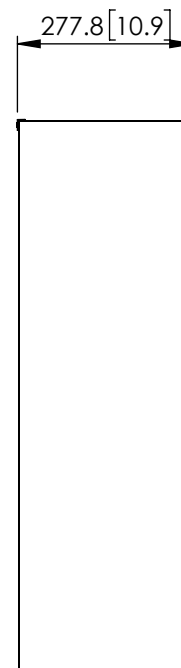

FRONT

SIDE

BACK

BOTTOM

Q SERIES
Q550

UNIT: MM [INCH]

FRONT

SIDE

BACK

BOTTOM

Q SERIES
Q550

UNIT: MM [INCH]