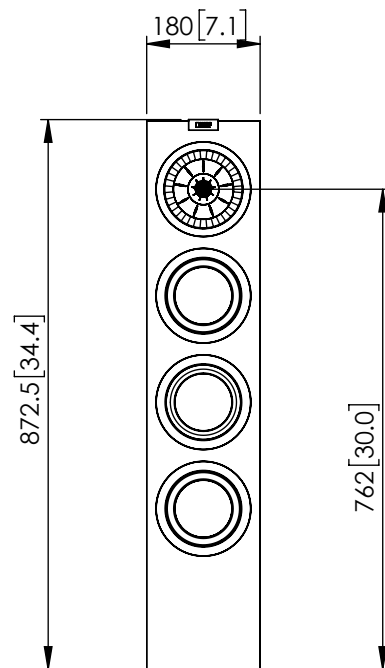

FRONT

SIDE

BACK

BOTTOM

Q SERIES
Q550

UNIT: MM [INCH]

FRONT

SIDE

BACK

BOTTOM

Q SERIES
Q550

UNIT: MM [INCH]