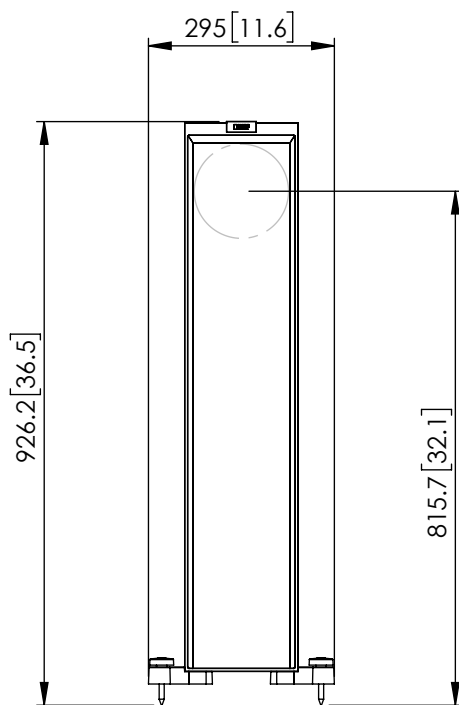

FRONT

SIDE

BACK

BOTTOM

Q SERIES
Q550

UNIT: MM [INCH]

FRONT

SIDE

BACK

BOTTOM

Q SERIES
Q550

UNIT: MM [INCH]