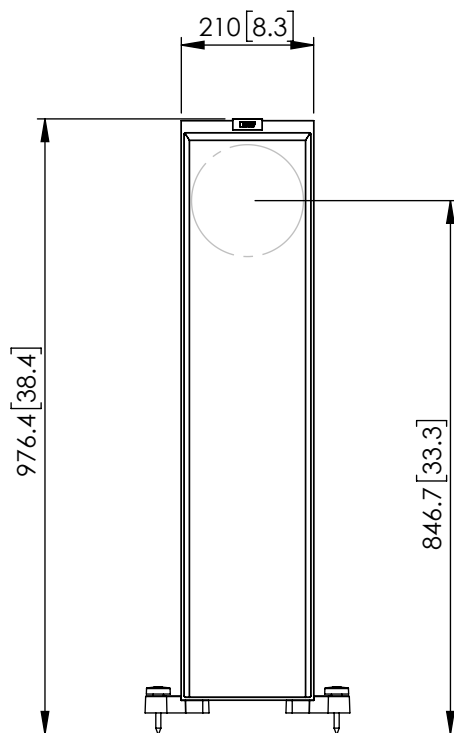

FRONT

SIDE

BACK

BOTTOM

Q SERIES
Q750

UNIT: MM [INCH]

FRONT

SIDE

BACK

BOTTOM

Q SERIES
Q750

UNIT: MM [INCH]