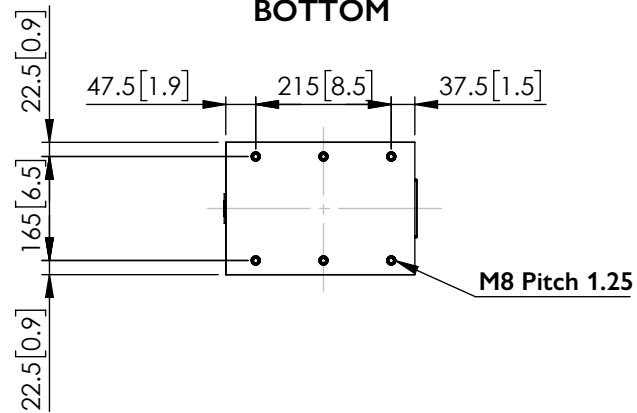

FRONT

SIDE

BACK

BOTTOM

Q SERIES
Q750

UNIT: MM [INCH]

FRONT

SIDE

BACK

BOTTOM

Q SERIES
Q750

UNIT: MM [INCH]