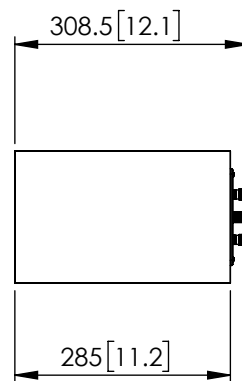

FRONT

SIDE

BACK

BOTTOM

R SERIES
R2c

UNIT: MM [INCH]

FRONT

SIDE

BACK

BOTTOM

R SERIES
R2c

UNIT: MM [INCH]