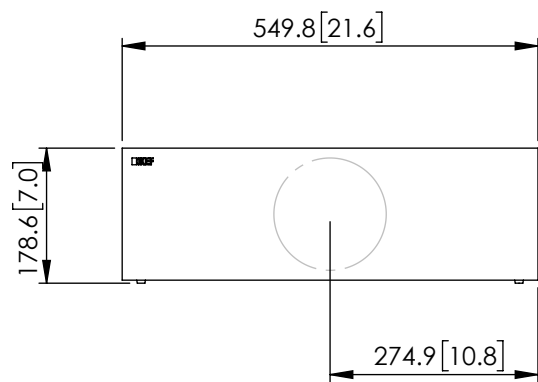

FRONT

SIDE

BACK

BOTTOM

R SERIES
R2c

UNIT: MM [INCH]

FRONT

SIDE

BACK

BOTTOM

R SERIES
R2c

UNIT: MM [INCH]