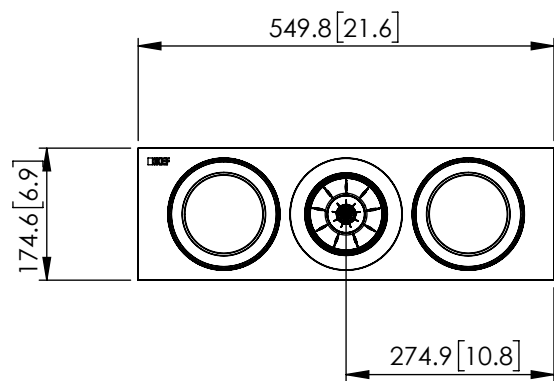

FRONT

SIDE

BACK

BOTTOM

R SERIES
R2c

UNIT: MM [INCH]

FRONT

SIDE

BACK

BOTTOM

R SERIES
R2c

UNIT: MM [INCH]