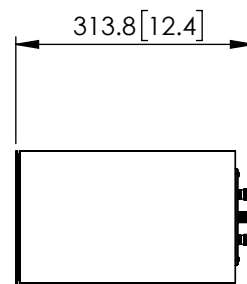

FRONT

SIDE

BACK

BOTTOM

R SERIES
R2c

UNIT: MM [INCH]

FRONT

SIDE

BACK

BOTTOM

R SERIES
R2c

UNIT: MM [INCH]