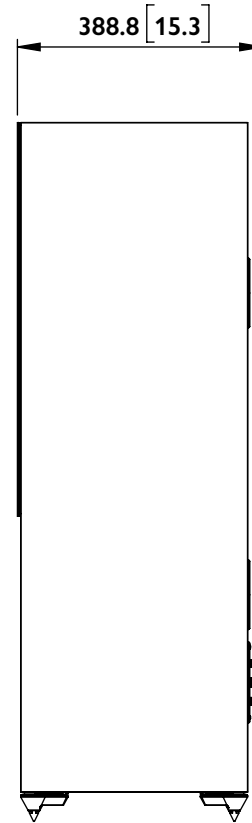

FRONT

SIDE

BACK

BOTTOM

R SERIES
R7

UNIT: MM [INCH]

FRONT

SIDE

BACK

BOTTOM

R SERIES
R7

UNIT: MM [INCH]