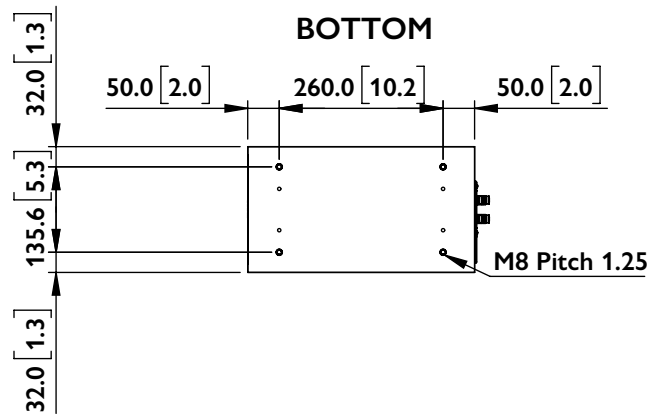

FRONT

SIDE

BACK

BOTTOM

R SERIES
R7

UNIT: MM [INCH]

FRONT

SIDE

BACK

BOTTOM

R SERIES
R7

UNIT: MM [INCH]