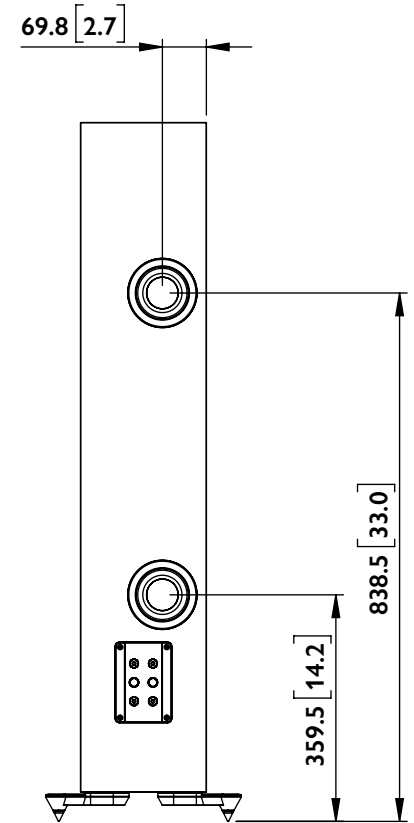

FRONT

SIDE

BACK

BOTTOM

R SERIES
R7

UNIT: MM [INCH]

FRONT

SIDE

BACK

BOTTOM

R SERIES
R7

UNIT: MM [INCH]