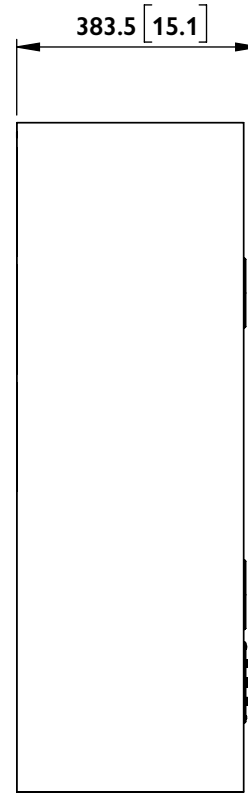

FRONT

SIDE

BACK

BOTTOM

R SERIES
R7

UNIT: MM [INCH]

FRONT

SIDE

BACK

BOTTOM

R SERIES
R7

UNIT: MM [INCH]