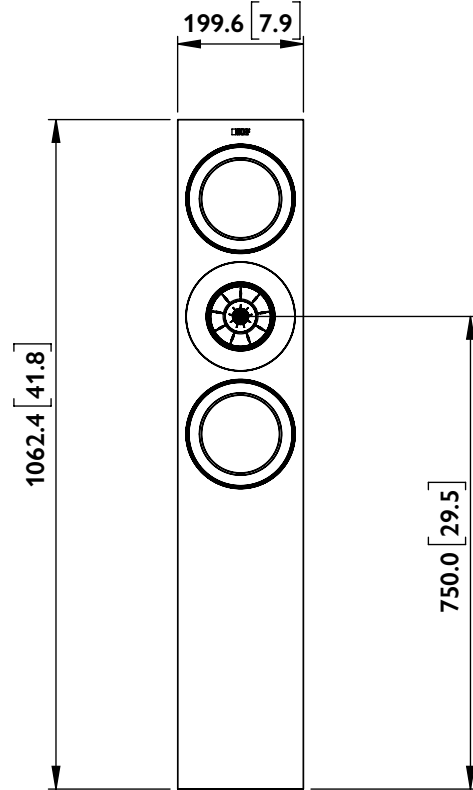

FRONT

SIDE

BACK

BOTTOM

R SERIES
R7

UNIT: MM [INCH]

FRONT

SIDE

BACK

BOTTOM

R SERIES
R7

UNIT: MM [INCH]