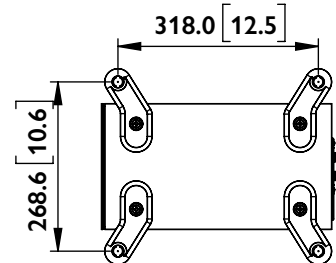

FRONT

SIDE

BACK

BOTTOM

R SERIES
R7

UNIT: MM [INCH]

FRONT

SIDE

BACK

BOTTOM

R SERIES
R7

UNIT: MM [INCH]