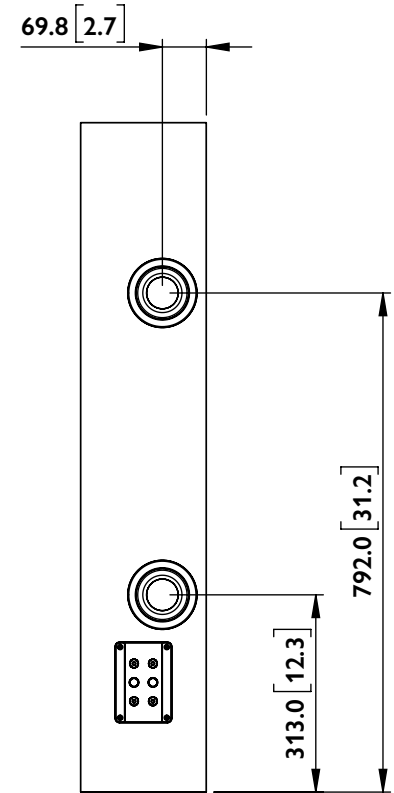

FRONT

SIDE

BACK

BOTTOM

R SERIES
R7

UNIT: MM [INCH]

FRONT

SIDE

BACK

BOTTOM

R SERIES
R7

UNIT: MM [INCH]