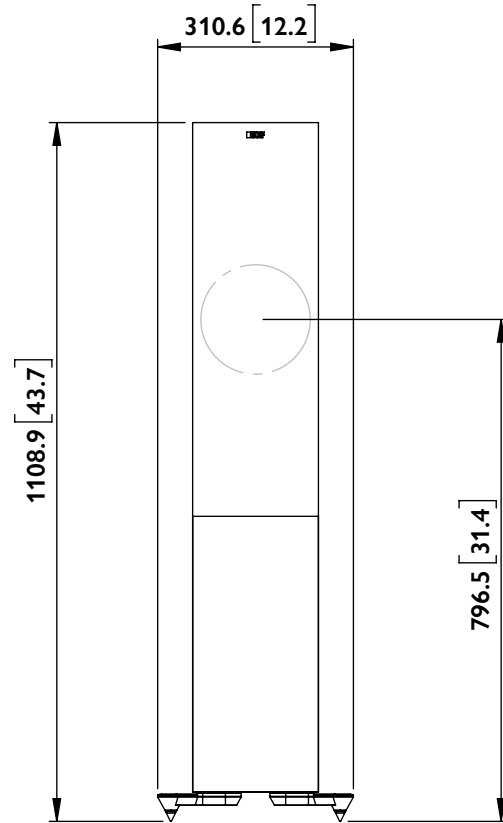

FRONT

SIDE

BACK

BOTTOM

R SERIES
R7

UNIT: MM [INCH]

FRONT

SIDE

BACK

BOTTOM

R SERIES
R7

UNIT: MM [INCH]